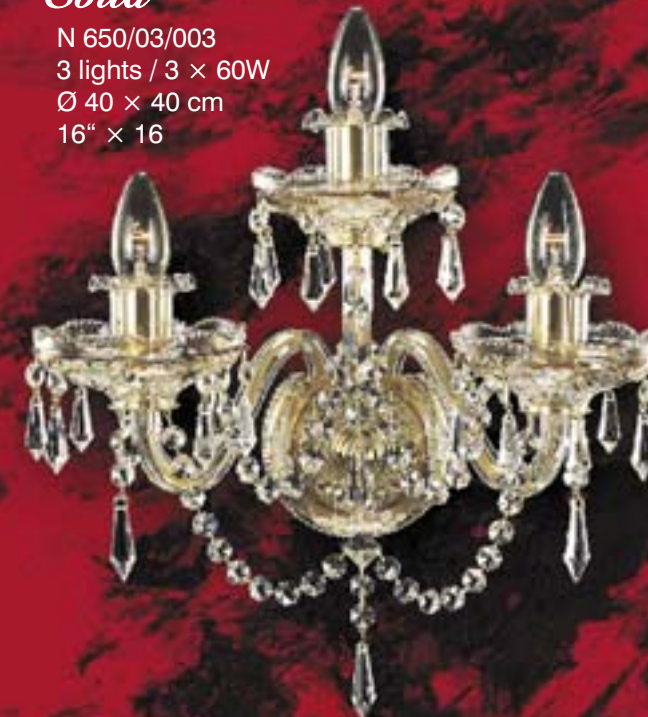

Gladdis

N 155/02/003
2 lights / 2 × 60W
Ø 34 × 27 cm
14" × 11"

Guendoline

N 155/03/003
3 lights / 3 × 60W
Ø 40 × 34 cm
16" × 14"

Beata - green

N 620/02/150
2 lights / 2 × 60W
Ø 35 × 24 cm
14" × 10"

Camelot - blue

N 600/02/130
2 lights / 2 × 60W
Ø 36 × 26 cm
14" × 10"

Sunshine Boys

N 650/02/003
2 lights / 2 × 60W
Ø 40 × 24 cm
16" × 10"

Flannery

N 110/01/002
1 light / 1 × 60W
Ø 13 × 23 cm
5" × 9"

Porgie Bess - green

N 500/02/350
2 lights / 2 × 60W
Ø 34 × 26 cm
14" × 10"

Carousel - white

N 500/03/310
3 lights / 3 × 60W
Ø 37 × 26 cm
15" × 10"

Evita

N 650/03/003
3 lights / 3 × 60W
Ø 40 × 40 cm
16" × 16"

My Fair Lady

N 700/02/001
2 lights / 2 × 60W
Ø 30 × 25 cm
12" × 10"

Pershing - blue