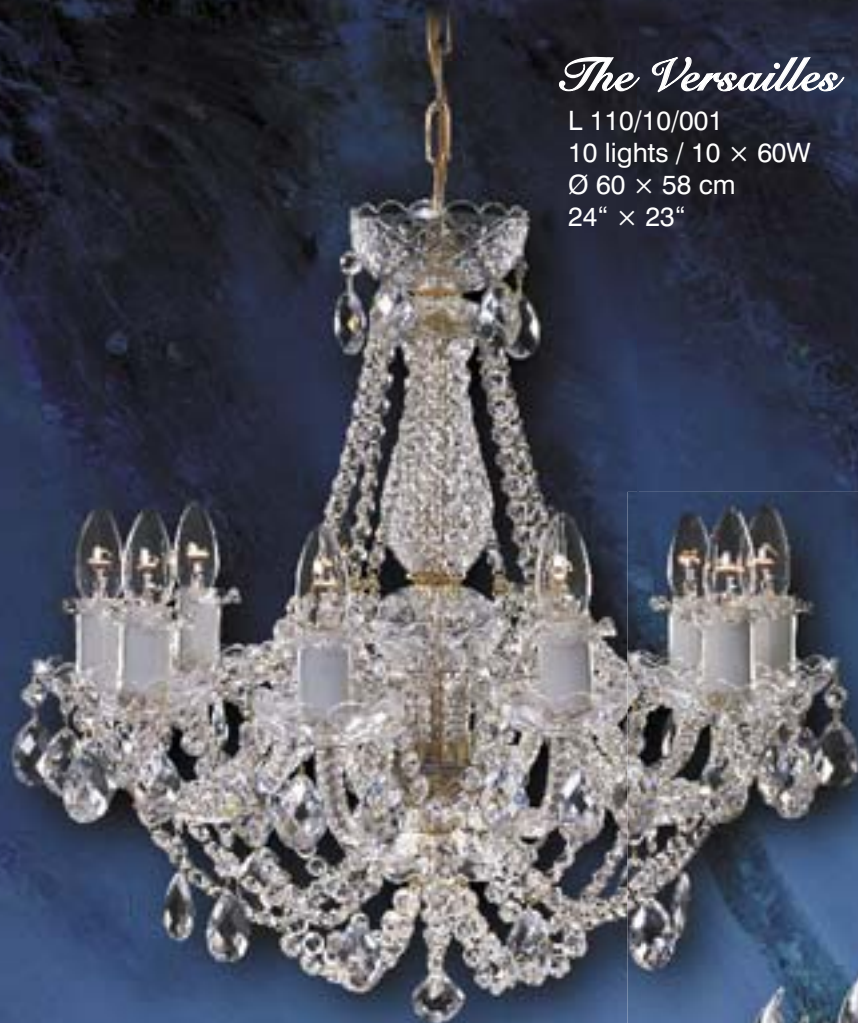

L 110/10/001
10 lights / 10 × 60W
Ø 60 × 58 cm
24" × 23"

The Versailles - green

L 110/10/001 Green
10 lights / 10 × 60W
Ø 57 × 56 cm
23" × 22"

The Balmoral

L 110/12/001
12 lights / 12 × 60W
Ø 62 × 61 cm
25" × 24"